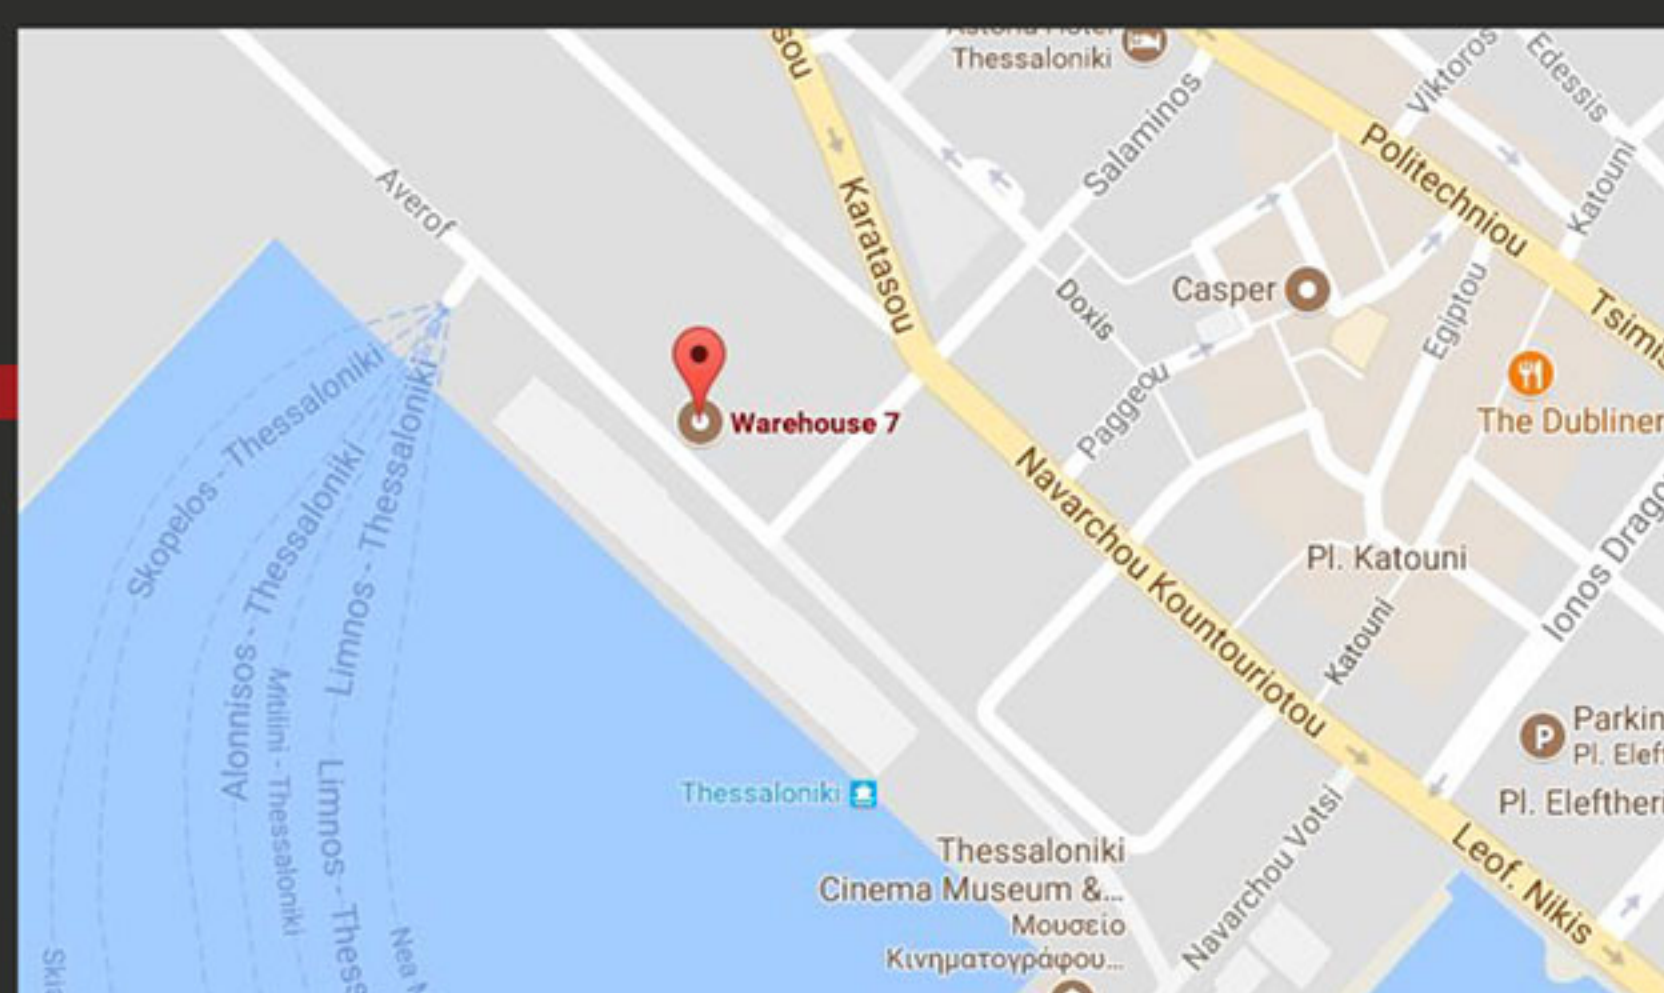

The University Of Sheffield.

International Faculty CITY College.

30 YEARS CITY College

Sports@CITY

X.A.N.Θ.

The Game has just begun Let's go...

Location: YMCA Square
SPORTS CENTRE: YMCA.gr

- Football 5x5** Wed: 21:00-23:00
- Basketball** Mon & Fri: 14:00-15:00
- Ping Pong** Mon & Wed: 21:00-22:30
- Swimming** Mon & Fri: 12:00-16:00 & 21:30-23:00
Tue & Thu: 12:00-17:00
Wed: 12:00-16:00 & 22:00-23:00
Sat: 13:00-17:00
Sun: 11:00-14:00

Location: Inside the Port
facebook.com/wh7thess

WAREHOUSE 7 GYM
REDESIGNING LIFE

Get Fit... Get Stronger...

- Mon - Fri: 06:30-24:00
- Sat: 09:00-23:00
- Sun: 11:00-15:00

Contact: studentservices@citycollege.sheffield.eu