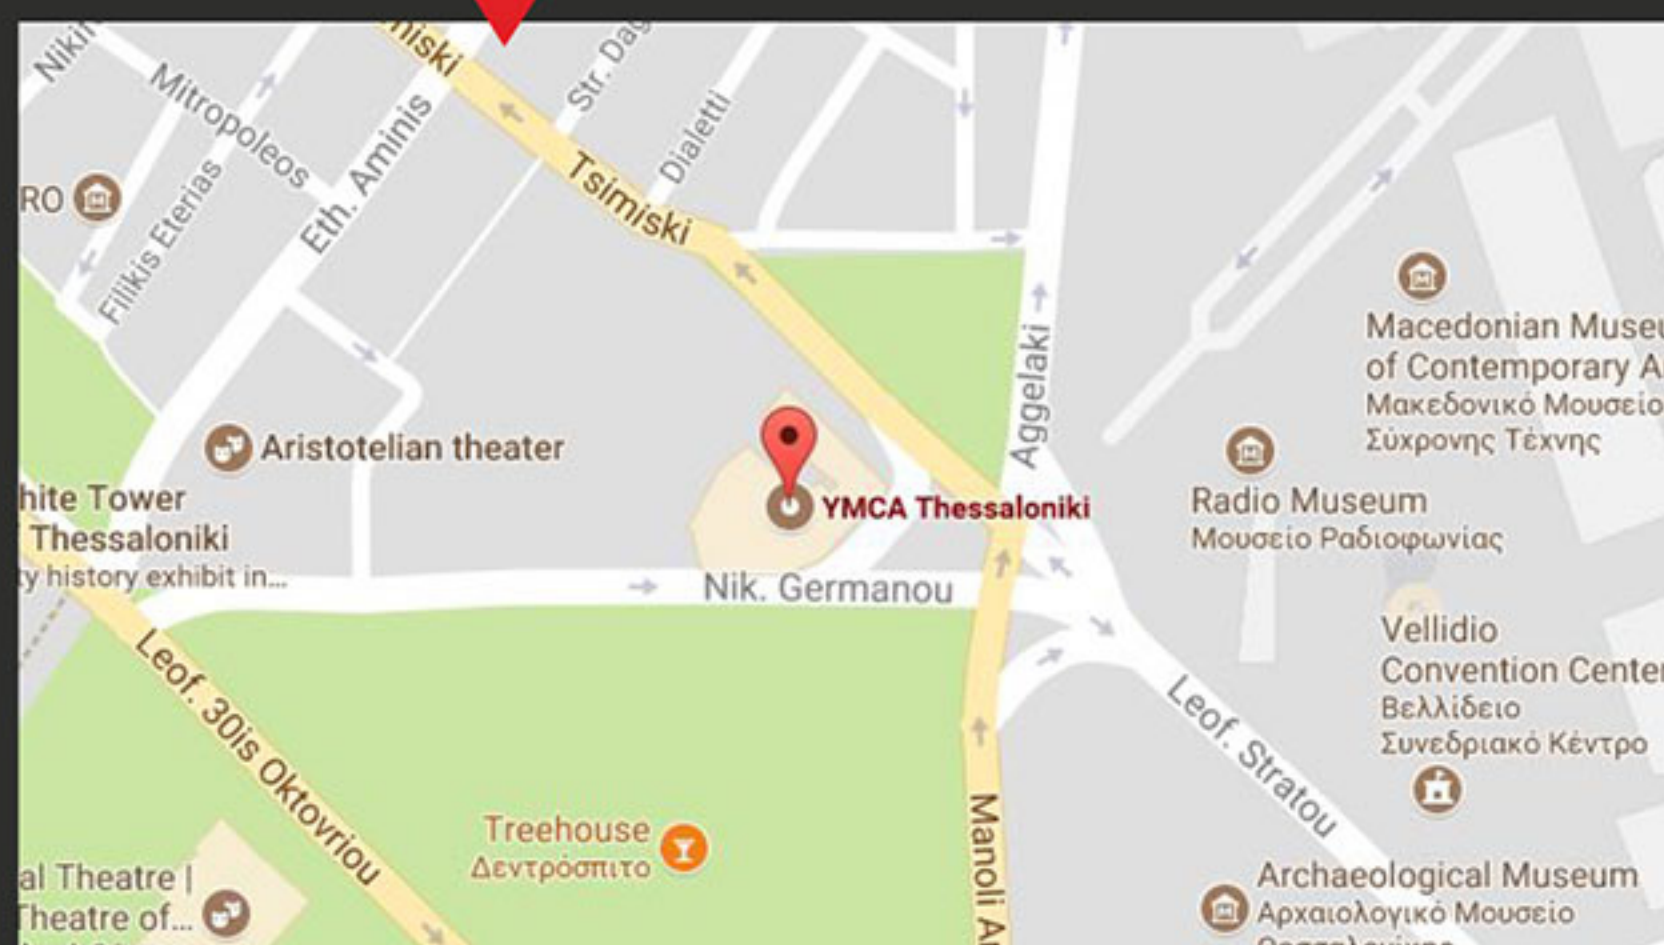

The University Of Sheffield.

International Faculty CITY College.

30 YEARS CITY College

Sports@CITY

X.A.N.Θ.

The Game has just begun Let's go...

Location: YMCA Square
SPORTS CENTRE: YMCA.gr

- Football 5x5** Wed: 21:00-23:00
- Basketball** Mon & Fri: 14:00-15:00
- Ping Pong** Mon & Wed: 21:00-22:30
- Swimming** Mon & Fri: 12:00-16:00 & 21:30-23:00
Tue & Thu: 12:00-17:00
Wed: 12:00-16:00 & 22:00-23:00
Sat: 13:00-17:00
Sun: 11:00-14:00

Location: Inside the Port
facebook.com/wh7thess

WAREHOUSE 7 GYM
REDESIGNING LIFE

Get Fit... Get Stronger...

- Mon - Fri: 06:30-24:00
- Sat: 09:00-23:00
- Sun: 11:00-15:00

Contact: studentservices@citycollege.sheffield.eu